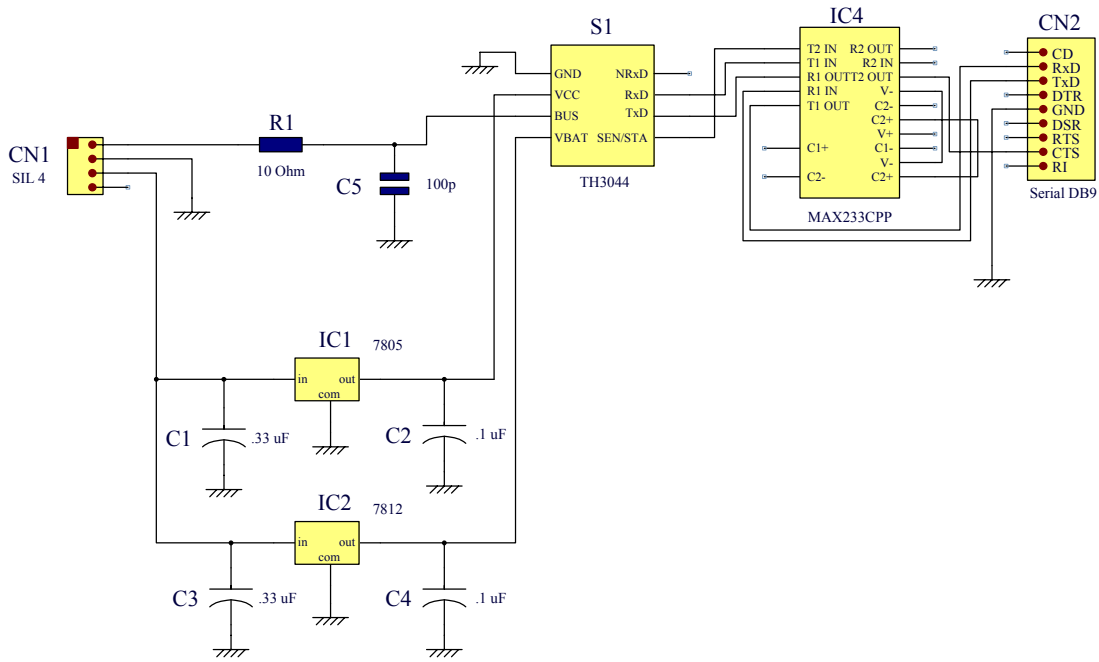

Vehicle Connector
 I-Bus
 Gnd
 Vehicle +12v
 N/C

BMW I-Bus to RS232 Adapter using TH3044

| | | |
|------|----------|-----|
| SIZE | Document | Rev |
| A4 | Date | |